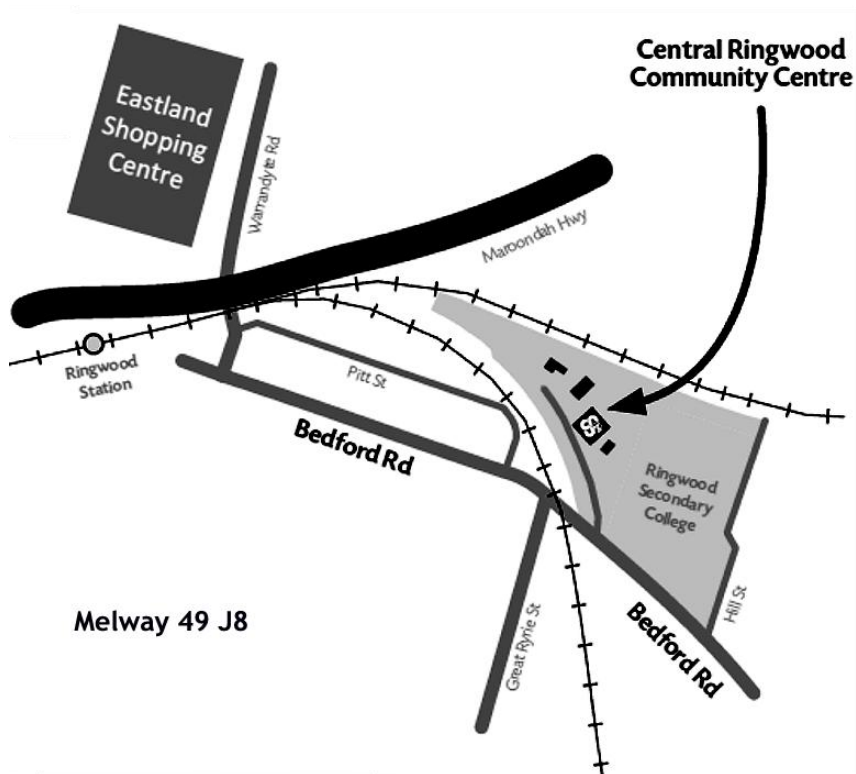

Friday 9.00 am to 1.00 pm

Please leave a message on our phone, we will be happy to return your call

Where to find us:

Ten minutes walk from Ringwood Station, or take the bus from Ringwood Station (Route number 367)